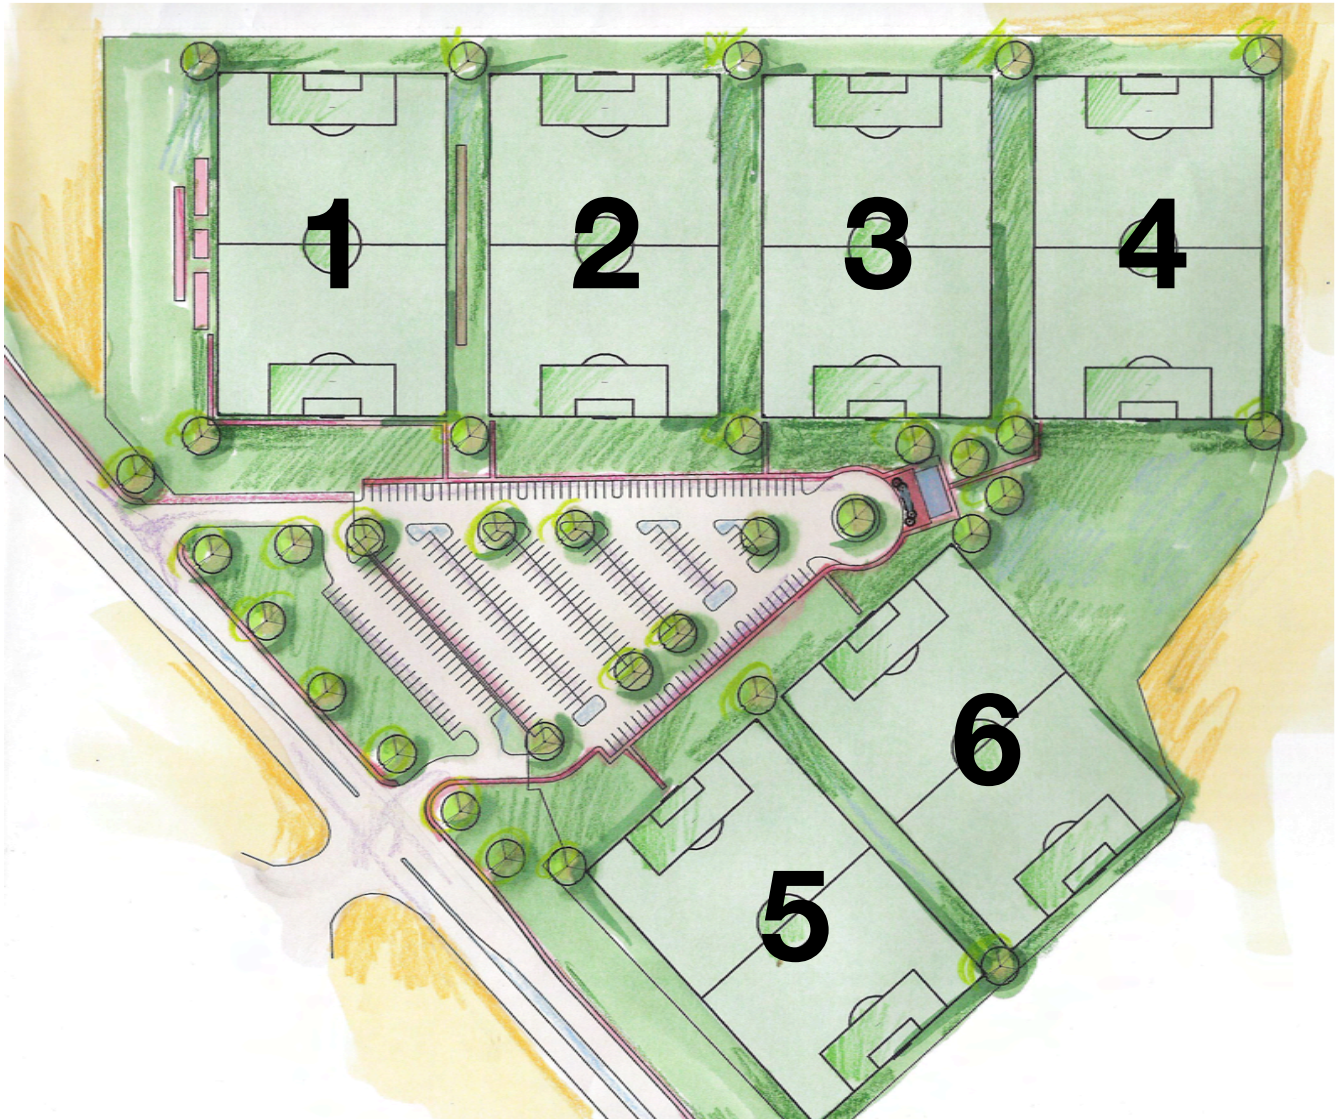

McAllister Sports Fields

Managed Professionally by CLASSICS ELITE Soccer Academy

NOTE: Physical address is 11600 Starcrest Drive. Fields are next to McAllister Park. Entrance is across from Garden-Ville. Do not enter McAllister Park on Buckhorn Lane.